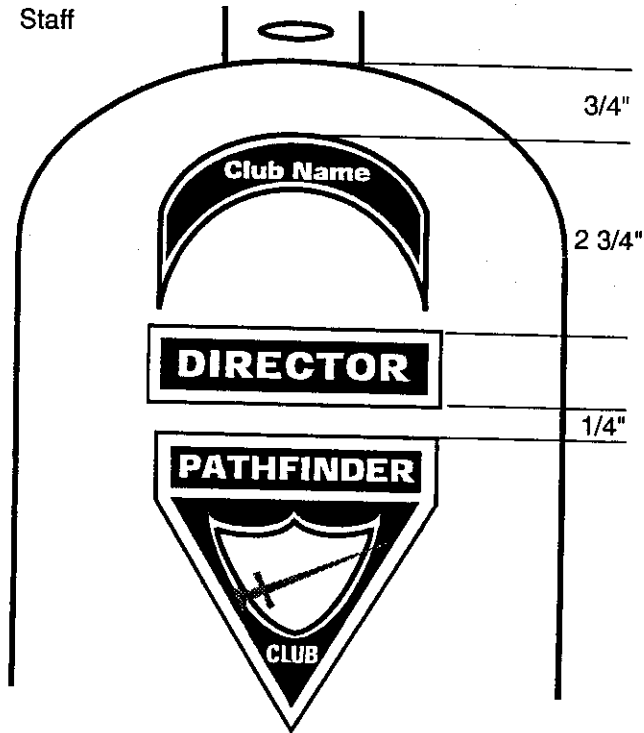

# Sash and Front Pockets

## Right Sleeve

Staff

Pathfinder

## Left Sleeve

With Conference Patch

Without Conference Patch

Patch spacing may need to be adjusted depending on the size of the Conference patch and the chevrons and/or Master Guide Star.